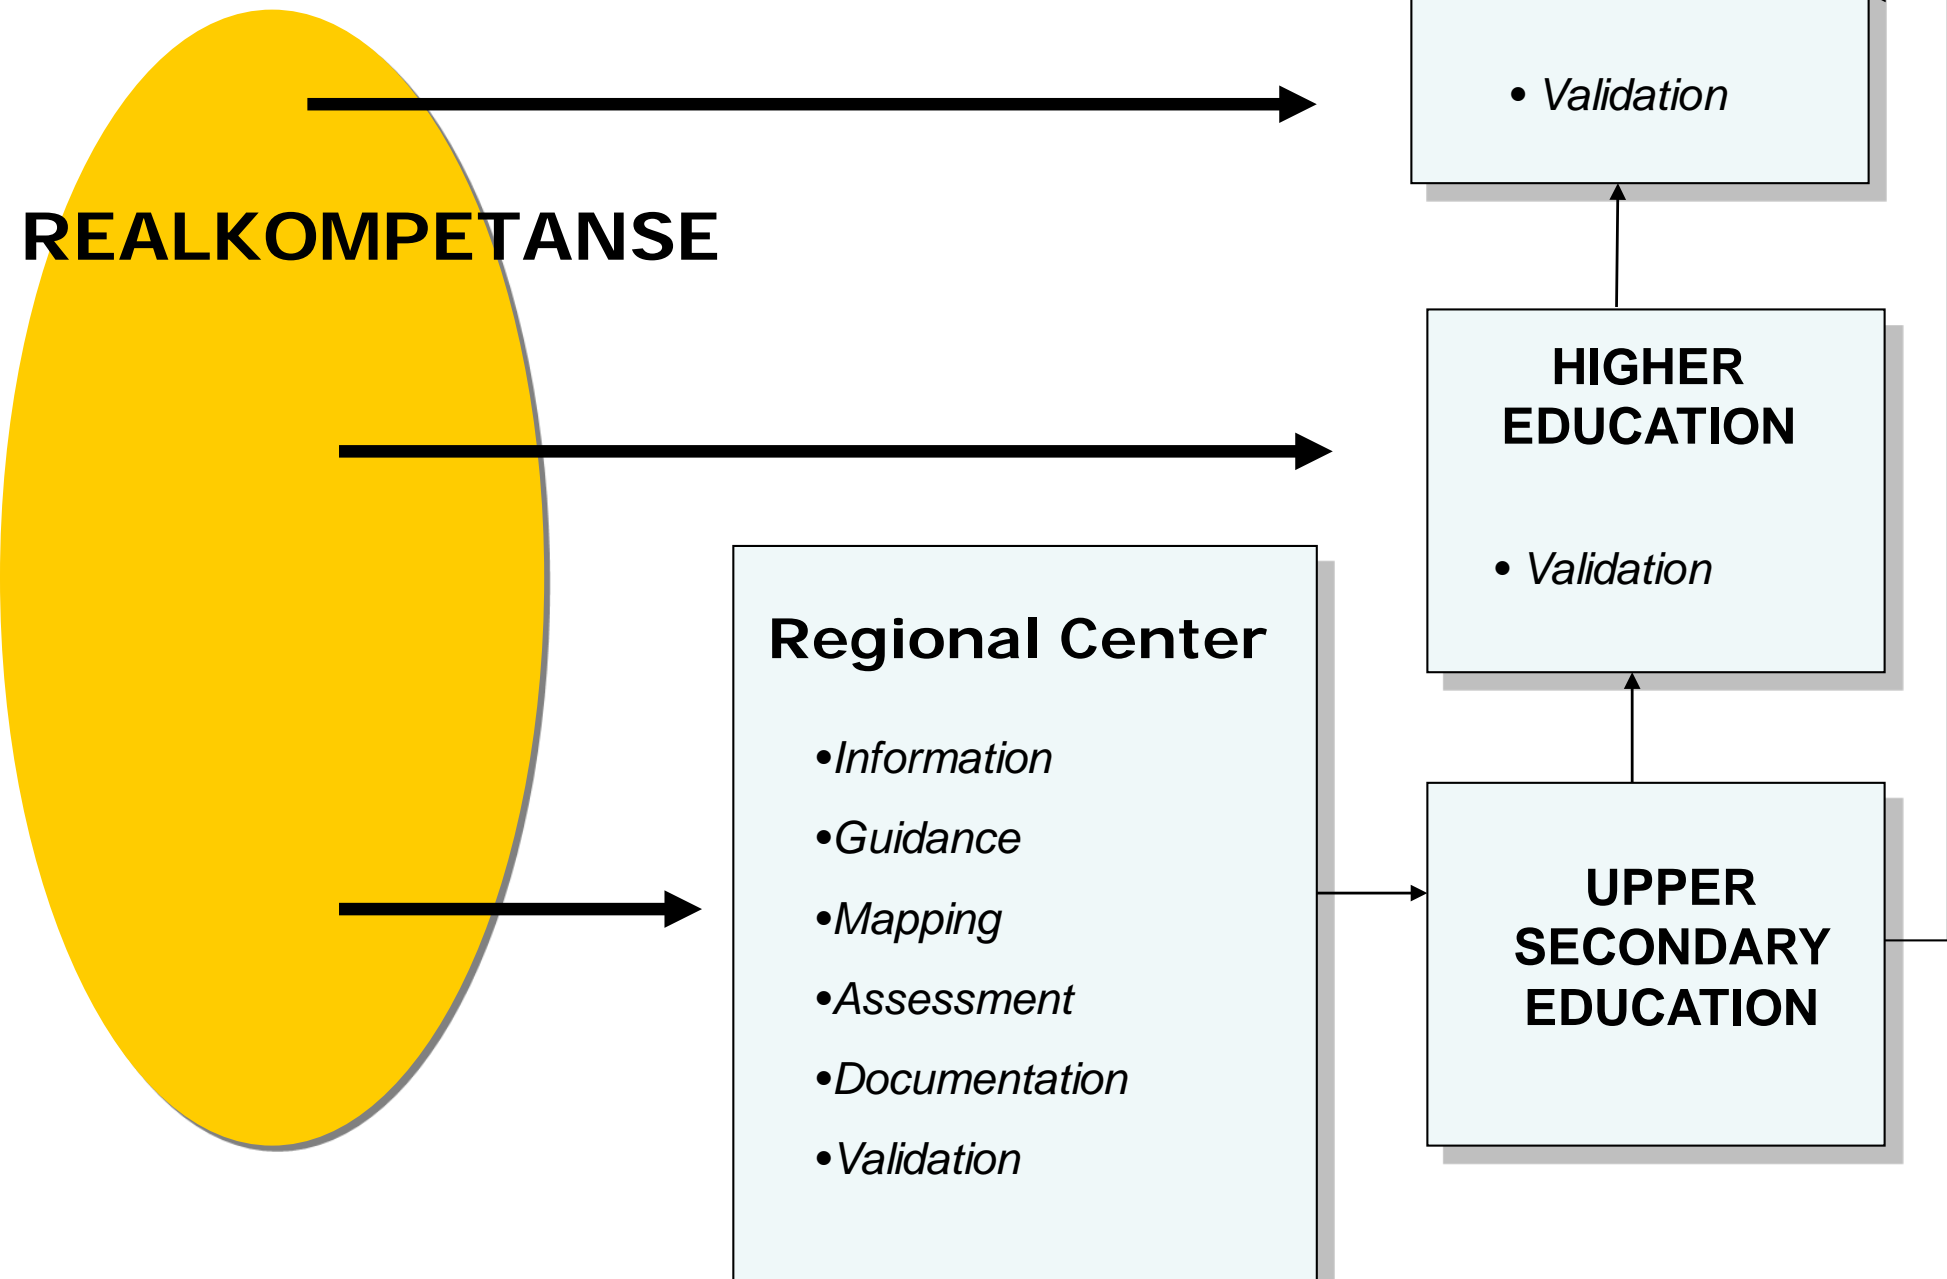

Accreditation/Validation of prior learning in Norway

Vox 11.10.2011

The process of validation

An example: Mary, she has a dream

- 26 years old
- Two children, age 4 and 1

- Dropped school at 16
- Many part time jobs
- Last 3 years as a health care assistant

- Mary's dream: to be a fully trained health care worker, or a nurse

Formal Education in Norway

Upper secondary education

Academic study programs, 3 years	Vocational training, 4 years
---	------------------------------------